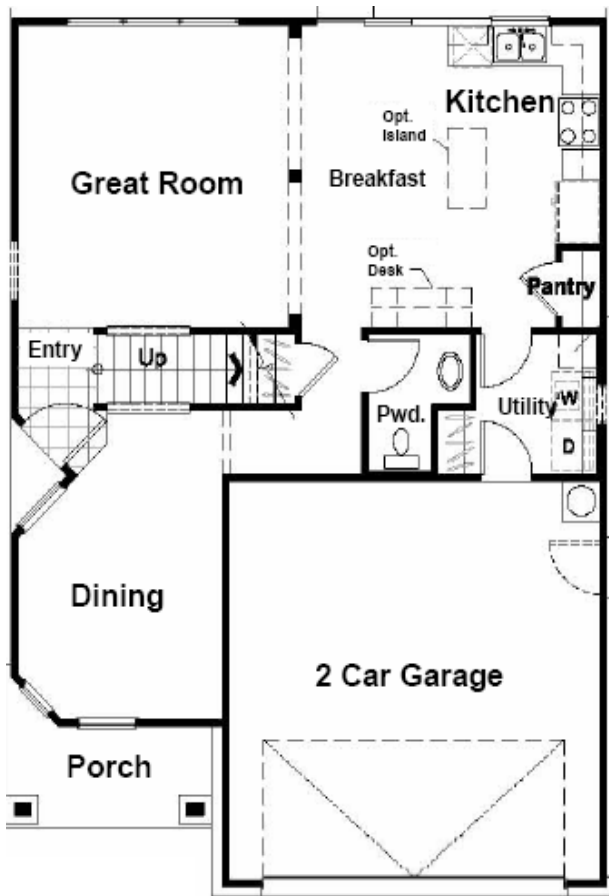

Copperfield Estates

(210) 566-4848