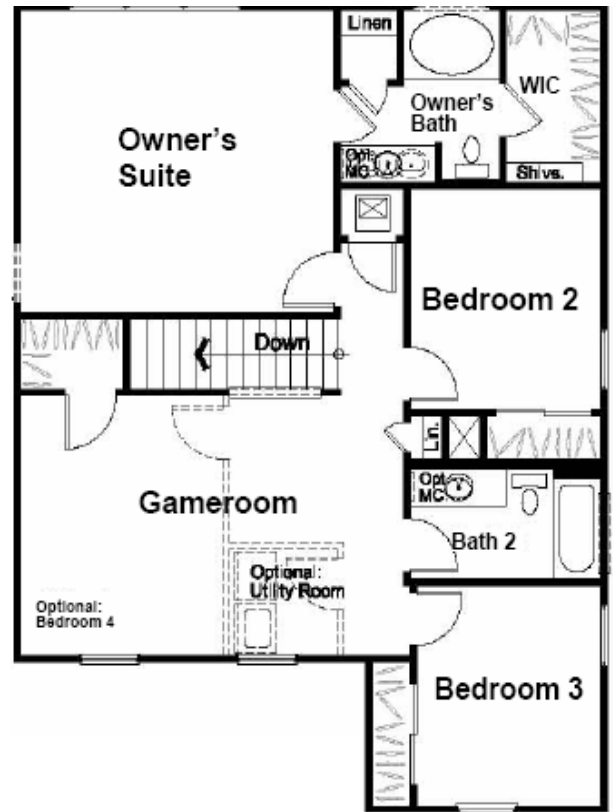

Copperfield Estates

(210) 566-4848