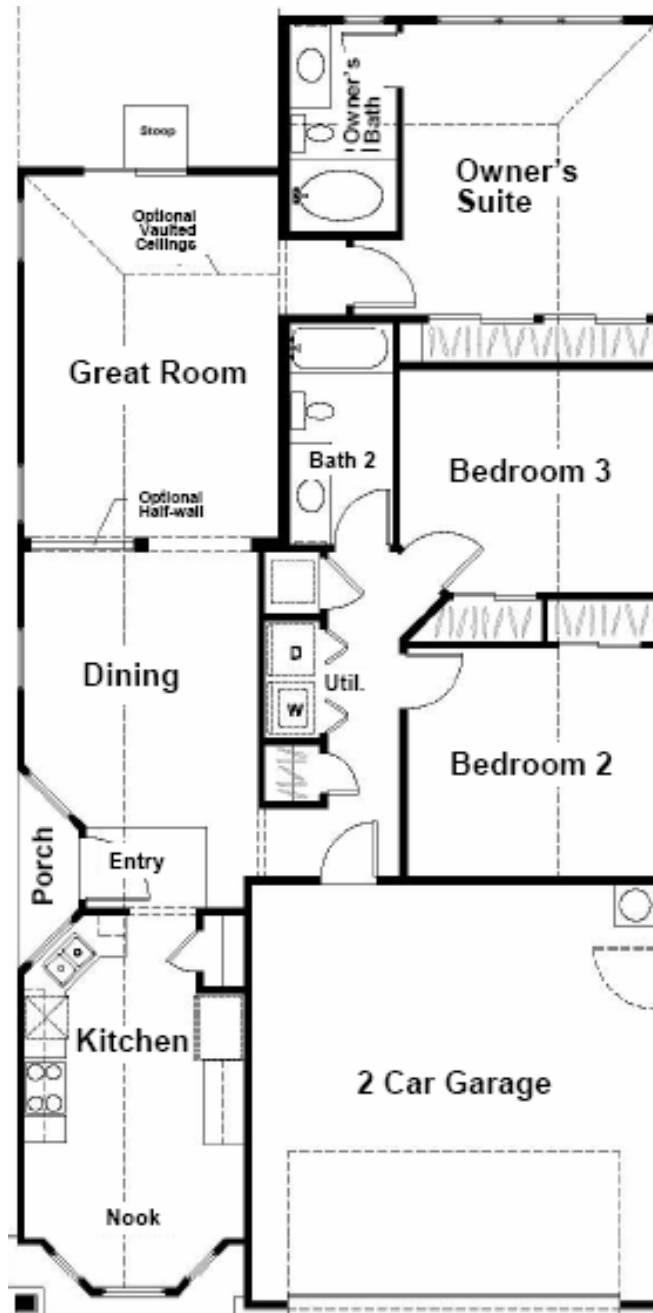

Copperfield Estates

(210) 566-4848